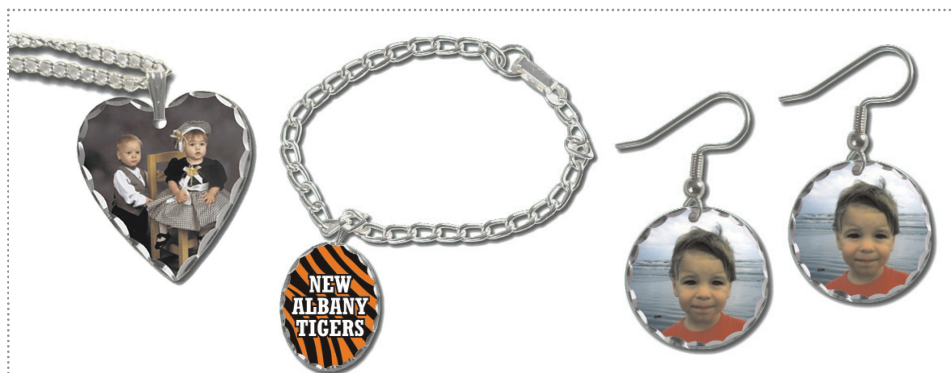

Jewelry

Aluminum Cuff Bracelets are created by bending an imaged piece of Chromaluxe™ Aluminum w/.25" rounded corners. Great for family pictures!

- Aluminum Cuff Bracelets
 UCM0022 6.625"x1.625" Bracelet, Clear Gloss.
 UCM0023 6.625"x1.625" Bracelet, White Gloss.

Sterling Silver Charms are heavy gauge, .025" thick, and include a .925 sterling silver hallmark on the charm, bale, and 18" chain.

- Heart-Shaped
 S201 .75" Charm.
 S211 1" Charm.
 S221 1.25" Charm.
 S231 1.5" Charm.
- Oval
 S203 .75" Charm.
 S213 1" Charm.
 S223 1.25" Charm.
 S233 1.375"x1.625" Charm.
- Round
 S202 .75" Charm.
 S212 1" Charm.
 S222 1.25" Charm.
 S232 1.625" Charm.
- Square
 S204 .75" Charm.
 S214 1" Charm.
 S224 1.25" Charm.
 S234 1.625" Charm.

Charm Bracelets are silver plated with five .75" gloss white aluminum charms and silver plated bales.

- Charm Bracelet w/Five Charms
 U5900 7" Charm Bracelet w/Round Charms.
 U5901 Additional .75" Round Aluminum Charm.

Aluminum Charms are available in heart, oval, and round shapes and in small, medium, and large sizes. Mix and match to create beautiful, one-of-a-kind earrings, pendants, and bracelets that will be cherished for years to come. Each features a polished scalloped edge finish.